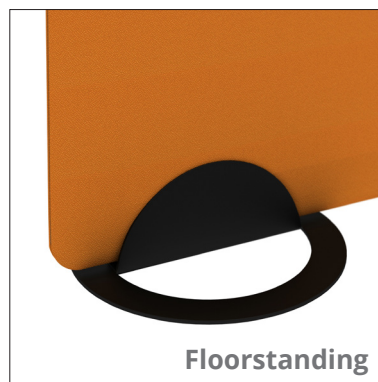

Organic

Bevelled Upholstered Screen

PANEL

Overview

Organic screens have a clean, frameless design that can be personalized through a variety of colour or shape options. Available as tackable privacy screens (above the work surface) or as privacy/modesty screens (above & below the work surface), both options share the same thin profile and clean, frameless design. Fly-by Screens can attach to tables, desks, or other work surfaces to provide visual privacy below the work surface. Screens are available in a variety of widths, colours and shapes.

Specification

- 25mm wide
- 30mm bevelled radii to all corners
- Manufactured from solid core bonded material
- Desk-up (DU), Fly-by (FB) & Floorstanding (FS) versions available
- Standard widths of 800mm, 1000mm, 1200mm, 1400mm, 1600mm or 1800mm
- Freestanding, on-desk option available
- Acoustic & Pinnable versions are available
- Bespoke sizes and configurations are available
- Brackets to fit any desk type are available, please contact us for details

Fabrics

Camira Blazer, Blazer Lite, Synergy & Lucia are available on Organic screens - please contact us for details.

Sizes

800mm wide
1000mm wide
1200mm wide
1400mm wide
1600mm wide
1800mm wide

DESK-UP (400mm)

Options

- Desk-Up (DU)
- Divider (DV)
- Fly-By (FB)
- Floorstanding (FS)
- Wave (WV)
- Floor Wave (FV)
- Wedge (WD)
- Floor Wedge (FD)

Standards

Organic screens have been tested and comply with the following standards: