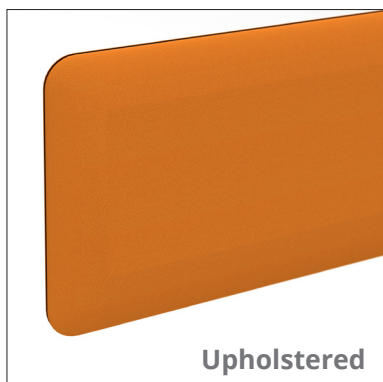

Organic

Bevelled Upholstered Screen

PANEL

Overview

Organic screens have a clean, frameless design that can be personalized through a variety of colour or shape options. Available as tackable privacy screens (above the work surface) or as privacy/modesty screens (above & below the work surface), both options share the same thin profile and clean, frameless design. Fly-by Screens can attach to tables, desks, or other work surfaces to provide visual privacy below the work surface. Screens are available in a variety of widths, colours and shapes.

Specification

- 25mm wide
- 30mm bevelled radii to all corners
- Manufactured from solid core bonded material
- Desk-up (DU), Fly-by (FB) & Floorstanding (FS) versions available
- Standard widths of 800mm, 1000mm, 1200mm, 1400mm, 1600mm or 1800mm
- Freestanding, on-desk option available
- Acoustic & Pinnable versions are available
- Bespoke sizes and configurations are available
- Brackets to fit any desk type are available, please contact us for details

Fabrics

Camira Blazer, Blazer Lite, Synergy & Lucia are available on Organic screens - please contact us for details.

Sizes

800mm wide
1000mm wide
1200mm wide
1400mm wide
1600mm wide
1800mm wide

DESK-UP (400mm)